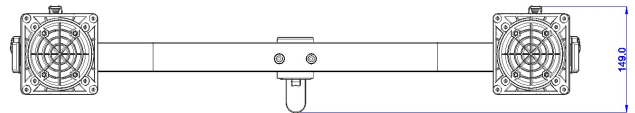

Stream Crossbeam With Baby-C Clamp

Product Specification

Product code	CMS3125 – Black – Baby C
Weight capacity	6kg (Per Monitor)
Max Screen Size	27"
VESA	75mm & 100mm VESA compliant
Movement	Height adjustment, VESA tilt, and VESA rotate
Height adjustment	Max height adjustment 275mm – Post Height 400mm
Tilt	75 degrees up / 75 degrees down (170 degrees total)

Additional Information

Crossbeam solution for two monitors with quick release

Quick and easy set up

Easy disassembly aids recycling

98% of single material is used in manufacturing

Quick Release VESA Head

Available in a choice of 3 colours: