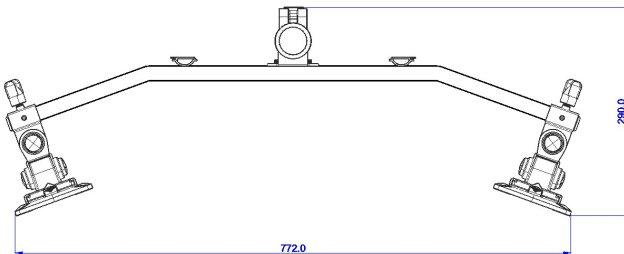

Stream Crossbeam With Baby-C Clamp

Product Specification

Product code	CMS3125 – Black – Baby C
Weight capacity	6kg (Per Monitor)
Max Screen Size	27"
VESA	75mm & 100mm VESA compliant
Movement	Height adjustment, VESA tilt, and VESA rotate
Height adjustment	Max height adjustment 275mm – Post Height 400mm
Tilt	75 degrees up / 75 degrees down (170 degrees total)

Additional Information

Crossbeam solution for two monitors with quick release

Quick and easy set up

Easy disassembly aids recycling

98% of single material is used in manufacturing

Quick Release VESA Head

Available in a choice of 3 colours: