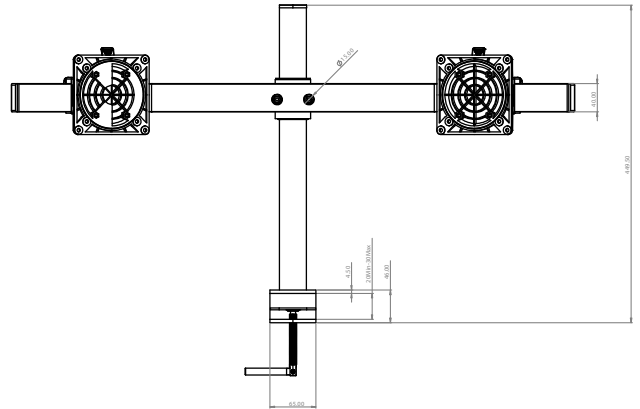

Stream Crossbeam With Baby-C Clamp

Product Specification

Product code	CMS3125 – Black – Baby C
Weight capacity	6kg (Per Monitor)
Max Screen Size	27"
VESA	75mm & 100mm VESA compliant
Movement	Height adjustment, VESA tilt, and VESA rotate
Height adjustment	Max height adjustment 275mm – Post Height 400mm
Tilt	75 degrees up / 75 degrees down (170 degrees total)

Additional Information

Crossbeam solution for two monitors with quick release

Quick and easy set up

Easy disassembly aids recycling

98% of single material is used in manufacturing

Quick Release VESA Head

Available in a choice of 3 colours: